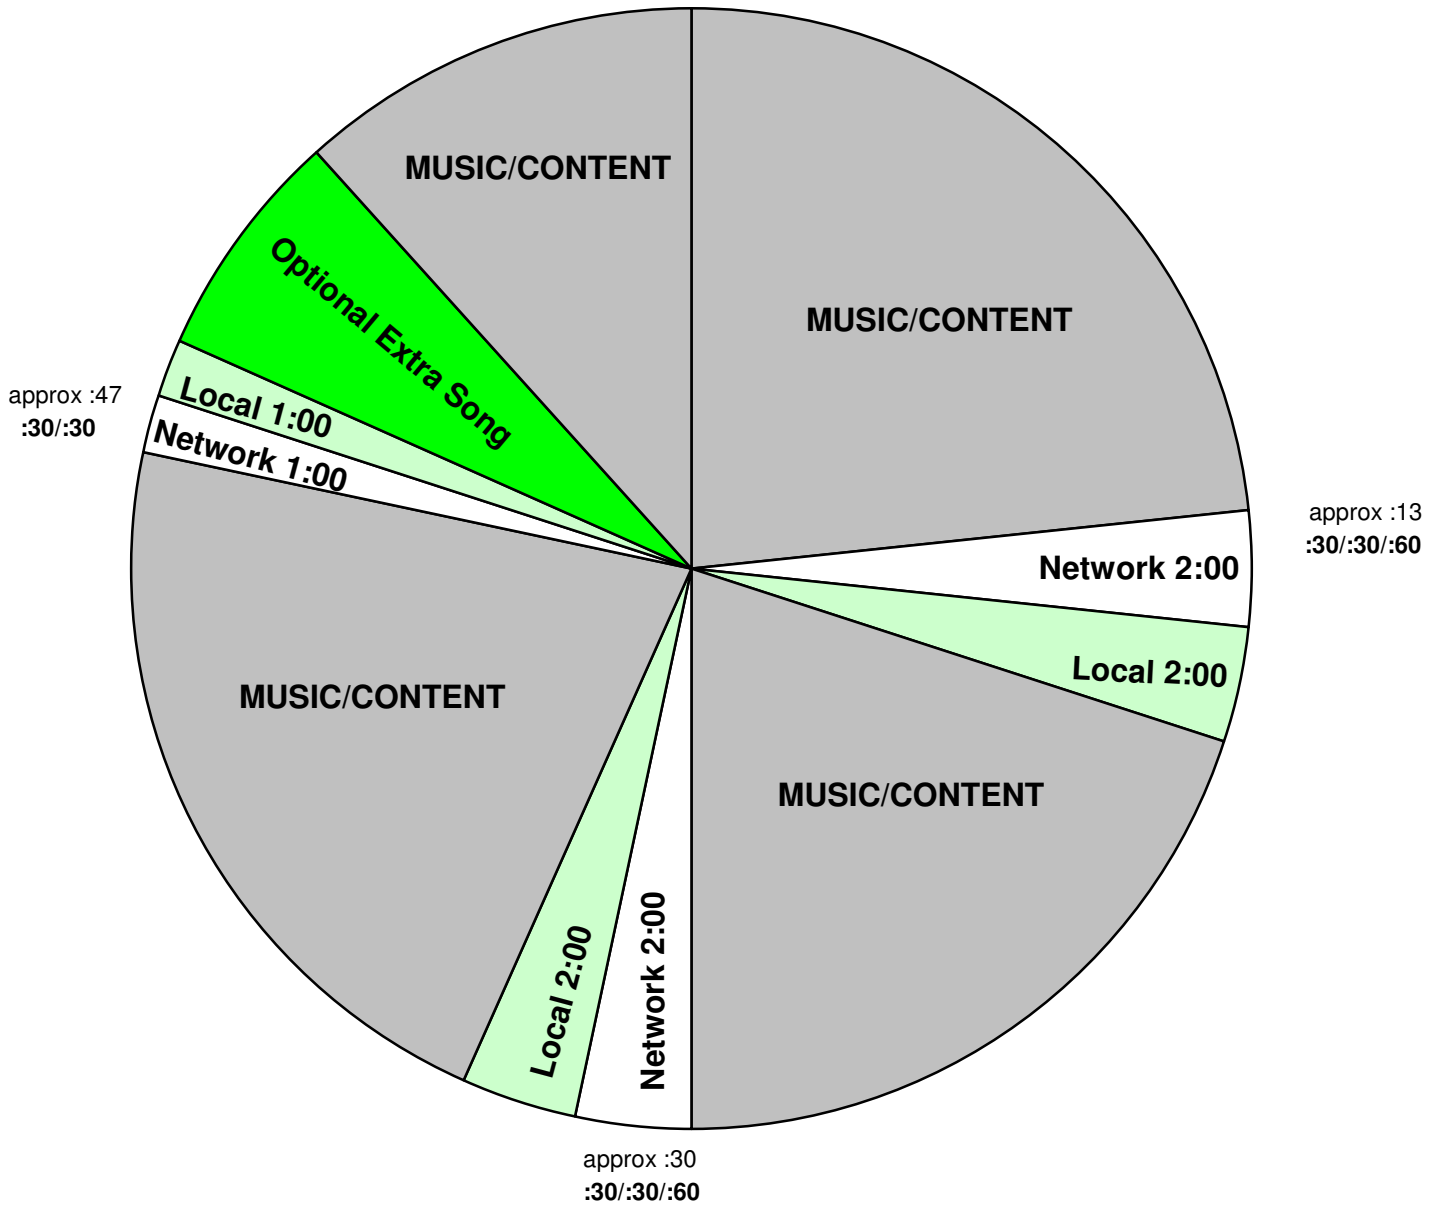

WITH RYAN SEACREST

American Top 40 Hot AC  
Effective October 10, 2011  
AT40 Hour 4

For Technical Assistance call:  
Premiere Network Operations: 800-276-4431  
Technical Info: <http://engineering.premiereradio.com>

**premiere**  
NETWORKS

**\*NOTE:** The OPTIONAL EXTRA SONG is an extra cut which could be dropped for time or for the airing of local content at the affiliate's discretion. The extra song will NOT be a "numbered" song and will therefore not affect the continuation of the flow of the countdown.